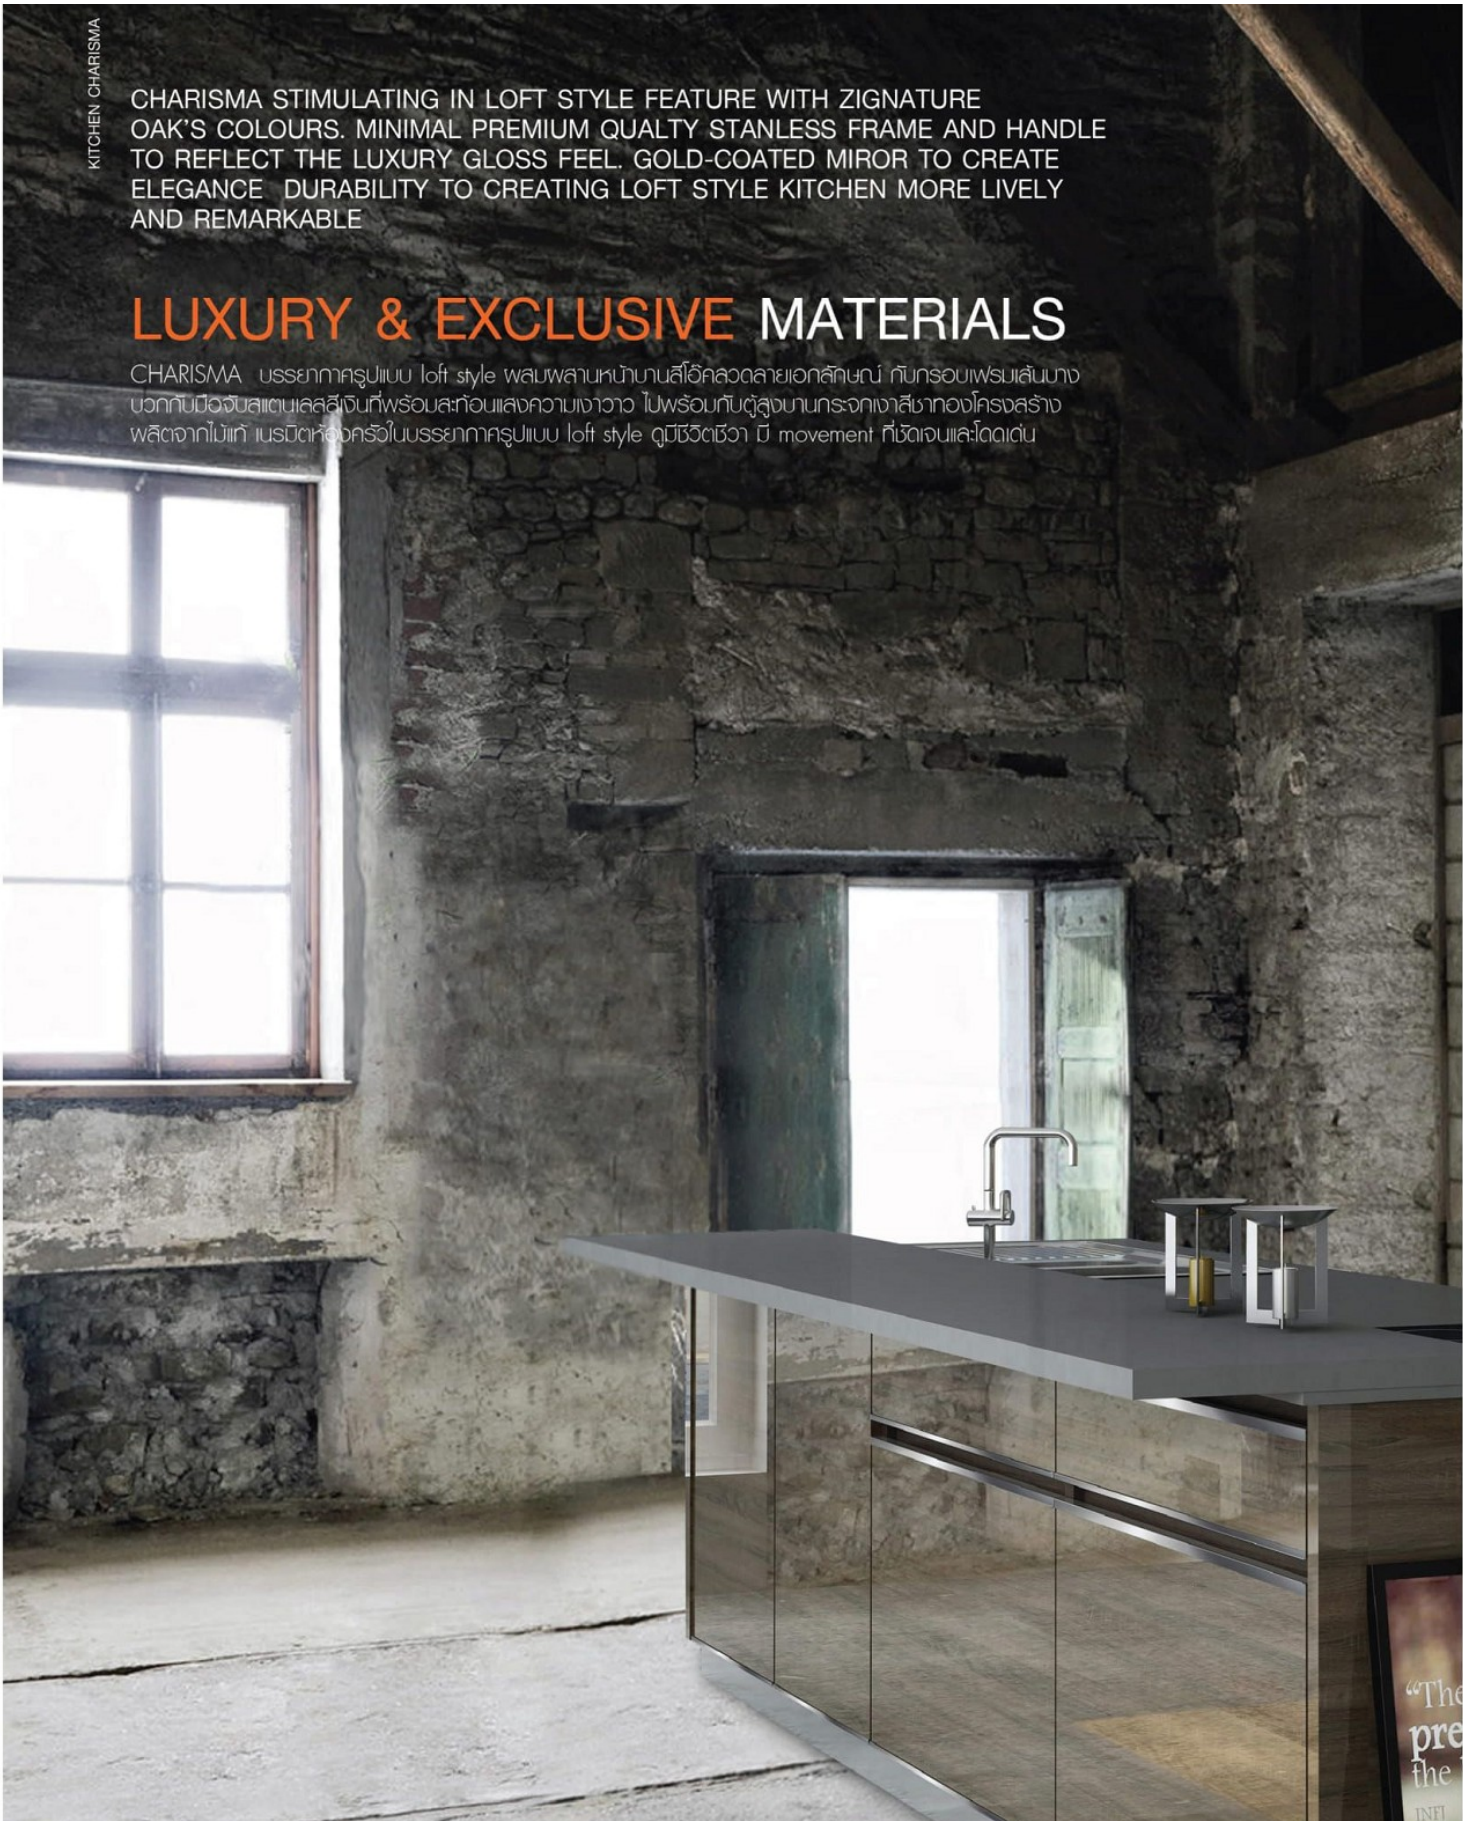

ทำสี High Gloss

สีขาว (WHITE COLOR)

สีโอ๊ค (OAK COLOR)

สีวอลนัท (WALNUT COLOR)

KITCHEN CHARISMA

CHARISMA STIMULATING IN LOFT STYLE FEATURE WITH ZIGNATURE OAK'S COLOURS. MINIMAL PREMIUM QUALITY STANLESS FRAME AND HANDLE TO REFLECT THE LUXURY GLOSS FEEL. GOLD-COATED MIRROR TO CREATE ELEGANCE DURABILITY TO CREATING LOFT STYLE KITCHEN MORE LIVELY AND REMARKABLE

LUXURY & EXCLUSIVE MATERIALS

CHARISMA บรรยากาศรูปแบบ loft style พลบผสานเข้ากับสีโอ๊คลวดลายเอกลักษณ์ กับกรอบพรีเมียมเส้นบาง บวกกับมือจับและสลิคสีเงินที่พร้อมสะท้อนแสงความเงาวาว ไม่พร้อมกันตู้สูงบานกระจกเงาสีเทาของโครงสร้าง พลิตจากไม้แท้ เปรียบห้องครัวในบรรยากาศรูปแบบ loft style ดูมีชีวิตชีวา มี movement ที่ชัดเจนและโดดเด่น