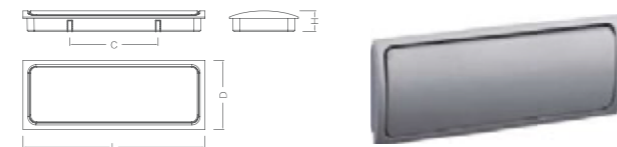

GENERAL HANDLE 3

Code	L	D	H	C
DHMJ1#E618BPS064	132	50	15	64

Material: Alloy Zinc
Color: PS