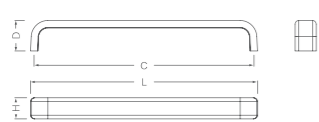

CORILA HANDLE

Code	L	D	H	C
DHKL1#CORBOS160	167	31	21.5	160
DHKL1#CORBOS320	327	31	21.5	320
DHKL1#CORBOS576	583	31	21.5	576

Material: Alloy Aluminum
Color: BOS