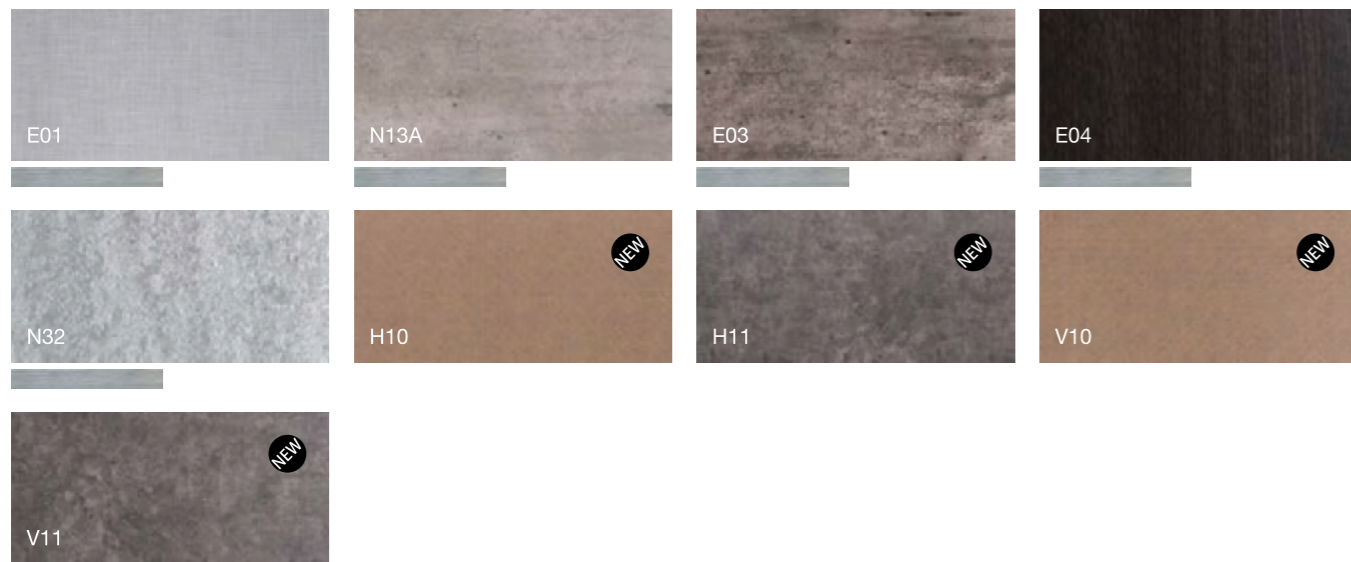

WAVE I

The color of the door E01, N13, E03, E04, N32 is designed to mix match with that of edge banding.