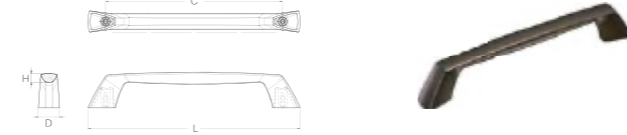

GENERAL HANDLE 7

Code	L	D	H	C
DHSW2#2930PB160	192	19	32	160

Material: Alloy Zinc
Color: PB