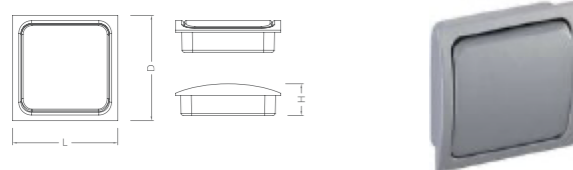

GENERAL HANDLE 2

Code	L	D	H	C
DHMJ1#E618APS000	50	50	15	

Material: Alloy Zinc
Color: PS