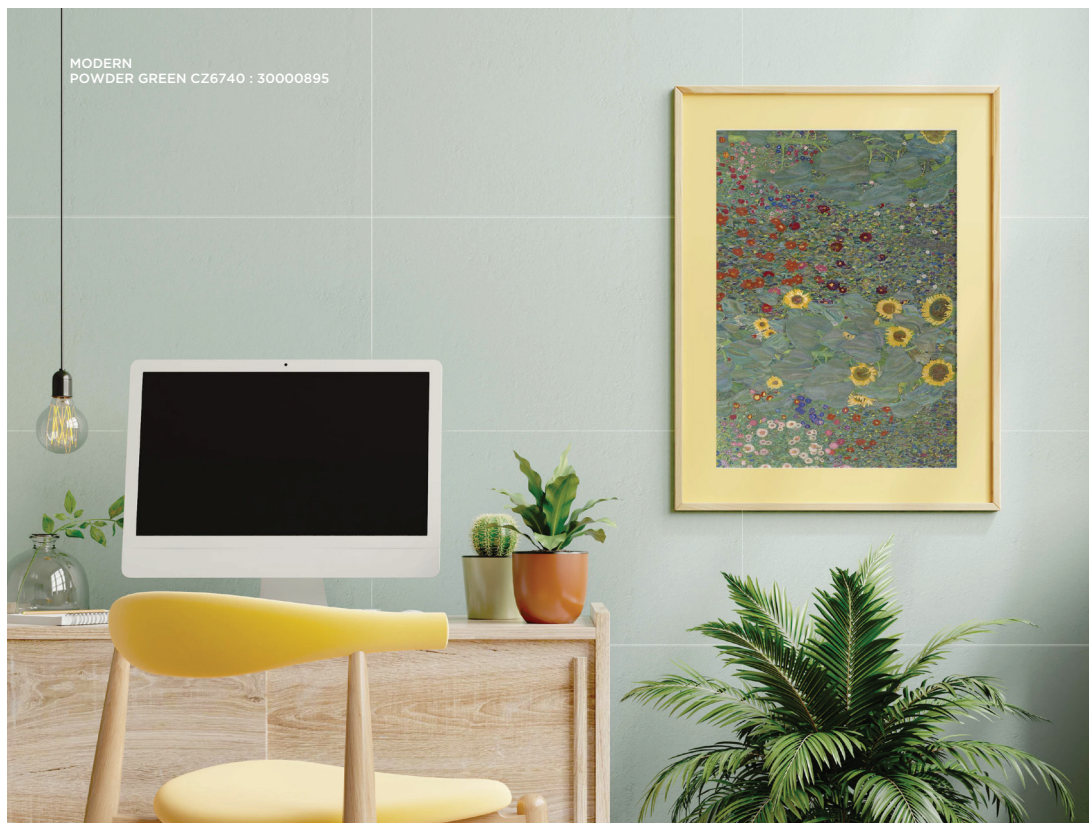

Code : 30016475
BLOOM SEPIA
BS66L19

MODERN

Size 60x60 cm.

WALL TILE

FLOOR TILE

WATER
ABSORPTION
≤0.5%

MATT
SURFACE

60x60 cm. / 24"x24"