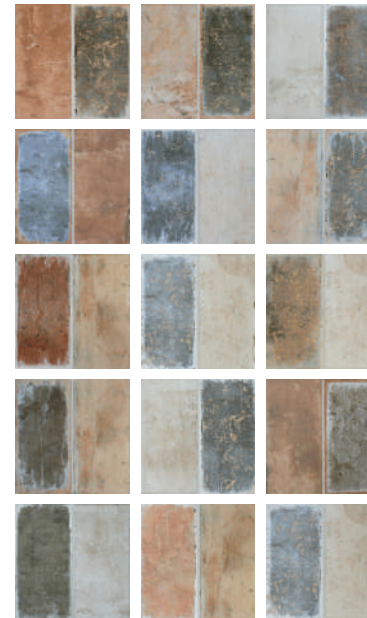

FLOOR TILE

WATER
ABSORPTION
≤0.5%

RANDOM
PATTERN

MATT
SURFACE

Code : 30000850
ANTIQUE PORTOFINO
DC18

Code : 30000852
ANTIQUE SINO MIX
DC13

20x20 cm. / 8"x8"

ANTIQUE PORTOFINO
DC18 : 30000850