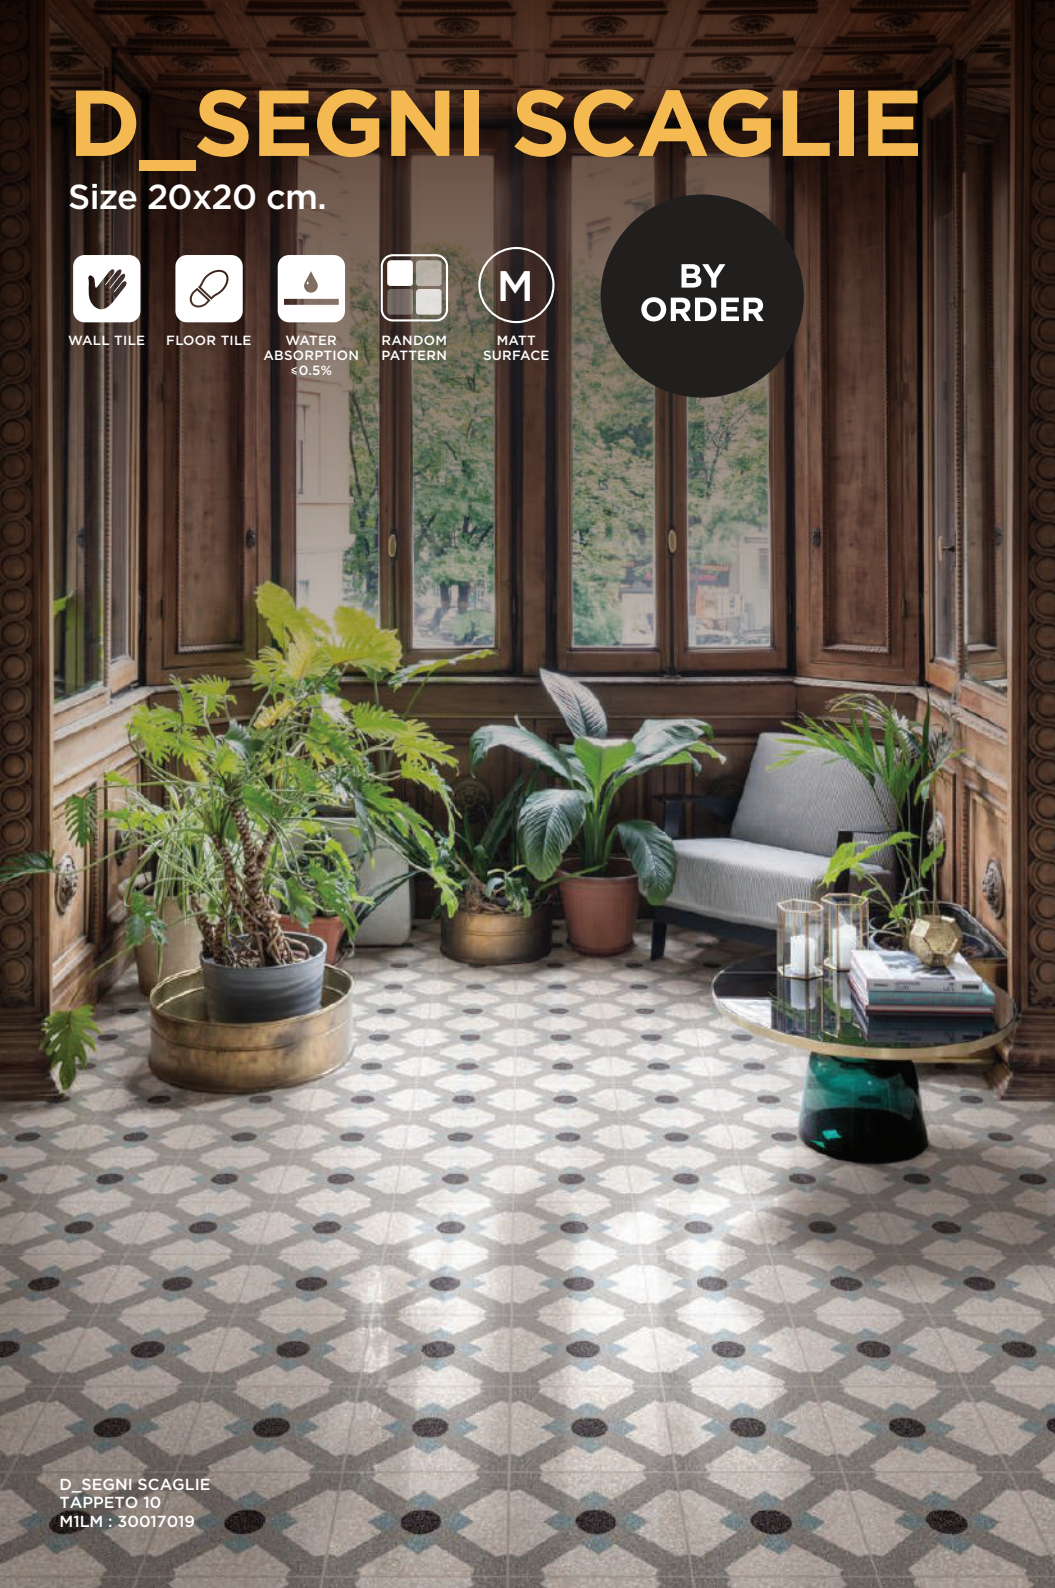

D_SEGNI SCAGLIE

Size 20x20 cm.

WALL TILE

FLOOR TILE

WATER ABSORPTION
≤0.5%

RANDOM PATTERN

MATT SURFACE

BY ORDER

D_SEGNI SCAGLIE
TAPPETO 10
M1LM : 30017019

MARAZZI

Characteristics

FROST PROOF

ANTI-SLIP TILE

Pendulum
Class 1

D-COF
> 0,42

BCR
μ > 0,40

RESISTANCE
DEEP ABRASION