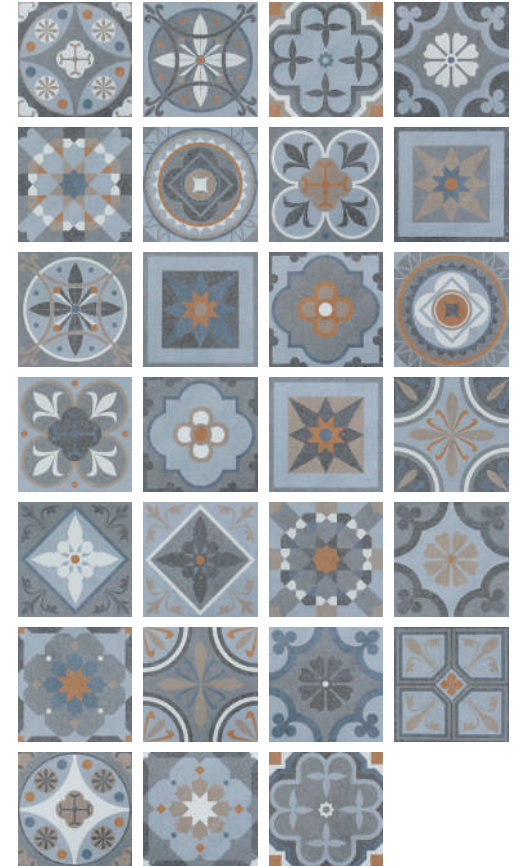

FLOOR TILE

WATER
ABSORPTION
≤0.5%

RANDOM
PATTERN

MATT
SURFACE

Code : 30000850
ANTIQUE PORTOFINO
DC18

Code : 30000852
ANTIQUE SINO MIX
DC13

20x20 cm. / 8"x8"

ANTIQUE PORTOFINO
DC18 : 30000850